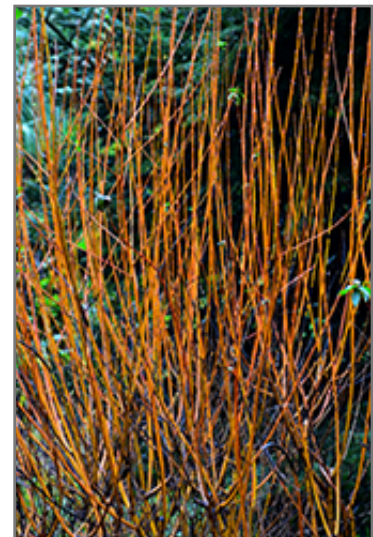

Flame Willow bark
Photo courtesy of NetPS Plant Finder