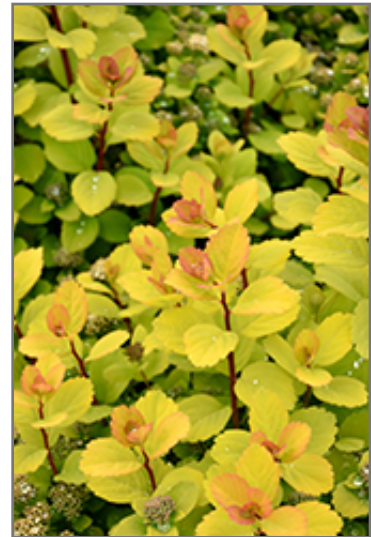

*Glow Girl Birch Leaf Spirea foliage
Photo courtesy of NetPS Plant Finder*