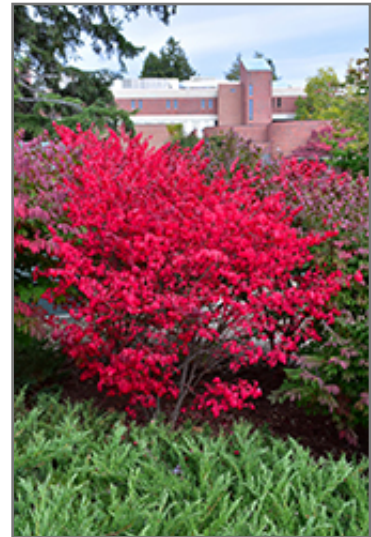

Compact Winged Burning Bush
Euonymus alatus 'Compactus'

Height: 7 feet

Spread: 7 feet

Sunlight: ○ ● ●

Hardiness Zone: 4a

Other Names: Winged Euonymus, Burningbush

Description:

A spectacular and compact garden shrub which turns a luminous florescent pink color in fall, very showy; a shapely mounded growth habit and interesting corky wings on the branches; a very popular and adaptable landscape plant

Ornamental Features

Compact Winged Burning Bush has rich green deciduous foliage on a plant with a round habit of growth. The pointy leaves turn an outstanding cherry red in the fall. It produces red capsules from early to late fall. The warty brown bark and harvest gold branches add an interesting dimension to the landscape.

Landscape Attributes

Compact Winged Burning Bush is a dense multi-stemmed deciduous shrub with a more or less rounded form. Its average texture blends into the landscape, but can be balanced by one or two finer or coarser trees or shrubs for an effective composition.