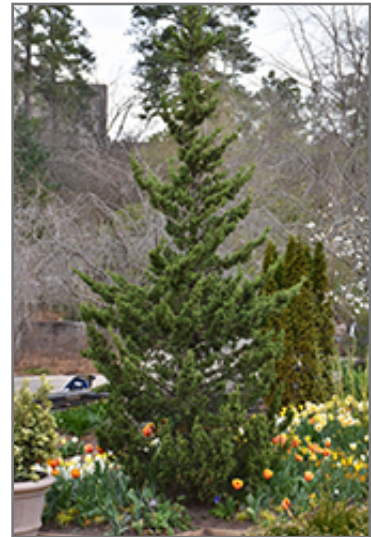

Trautman Juniper
Photo courtesy of NetPS Plant Finder