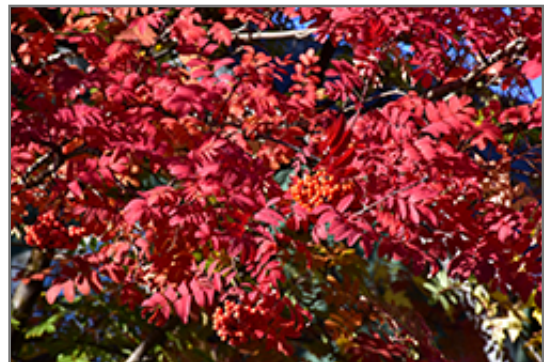

Showy Mountain Ash in fall
Photo courtesy of NetPS Plant Finder