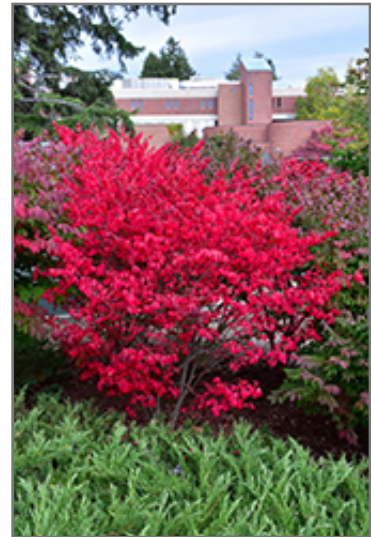

**Compact Winged Burning Bush**  
*Euonymus alatus 'Compactus'*

Height: 7 feet

Spread: 7 feet

Sunlight: ○ ● ●

Hardiness Zone: 4a

Other Names: Winged Euonymus, Burningbush

**Description:**

A spectacular and compact garden shrub which turns a luminous florescent pink color in fall, very showy; a shapely mounded growth habit and interesting corky wings on the branches; a very popular and adaptable landscape plant

**Ornamental Features**

Compact Winged Burning Bush has rich green deciduous foliage on a plant with a round habit of growth. The pointy leaves turn an outstanding cherry red in the fall. It produces red capsules from early to late fall. The warty brown bark and harvest gold branches add an interesting dimension to the landscape.

**Landscape Attributes**

Compact Winged Burning Bush is a dense multi-stemmed deciduous shrub with a more or less rounded form. Its average texture blends into the landscape, but can be balanced by one or two finer or coarser trees or shrubs for an effective composition.